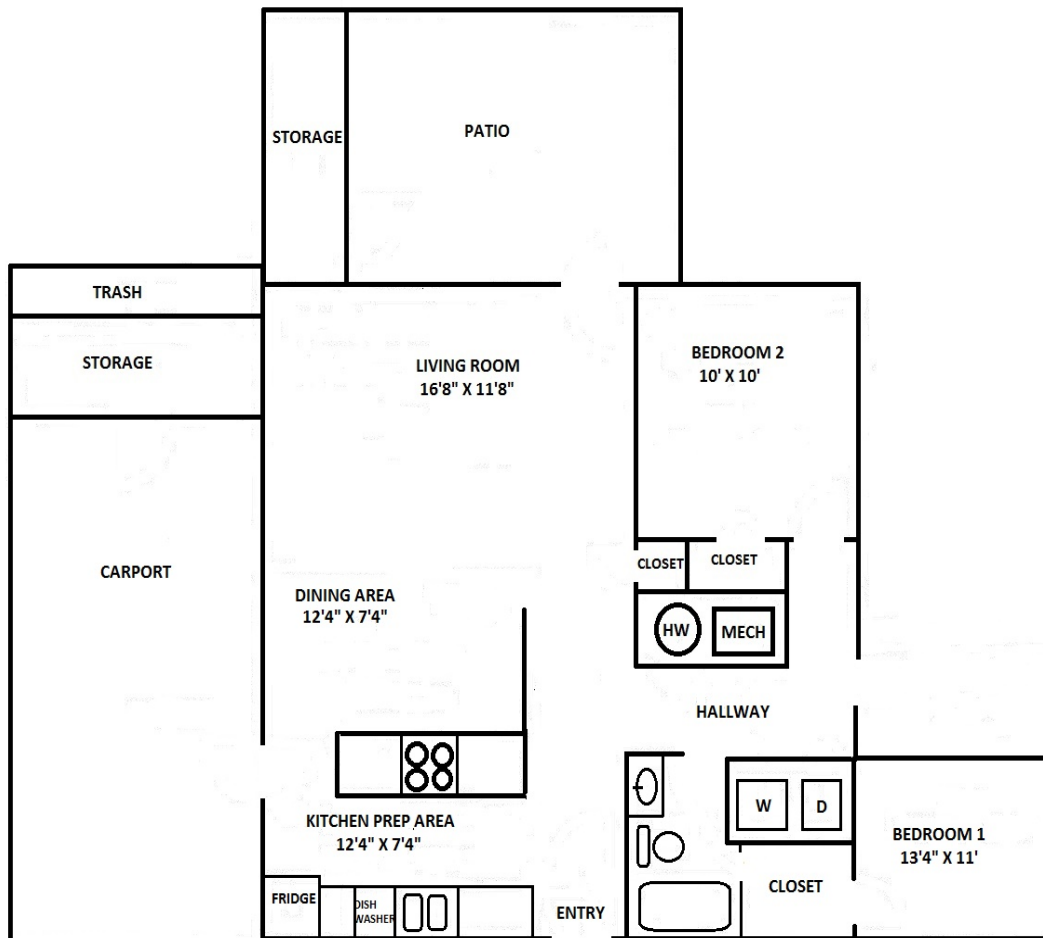

UNIT D1

2 BEDROOM / 1 BATH - 946 SQ. FT.

* ALL SQUARE FOOTAGE IS APPROXIMATE
FLOOR PLANS ARE A SAMPLE OF AVAILABLE FLOOR PLANS